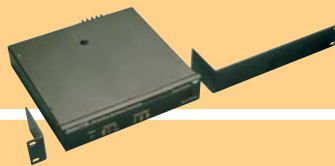

Receiver

- 72-76 MHz, Adjustable
- 100 Hours Battery Life
- Low Battery Indicator
- Detachable Belt Clip

R35

T35

Churches Schools Auditoriums Theaters Conferences

The Personal PA™ 375 FM listening system champions the next generation of hearing assistance technology. Setting up the T35 transmitter is a snap! Quickly choose between Voice, Music, or Hearing Assistance in the Application Preset menu. The T35 configures itself to the appropriate setting – taking the guess work out of complex audio installation. Operating up to 1000 feet, the T35 is ideal for auditoriums, stadiums, theaters, or other large venues where superior coverage area is essential. The PPA 375 comes complete with four stylized single-channel R35 receivers (earphones and batteries included). Call Now: (800) 843-3544!

Antennas

Model ANT 024
Dipole Wall Mount Antenna

Model ANT 025
Whip Antenna
39" telescoping antenna

Model ANT 005
Coaxial Antenna Kit
22' in length. Use with optional
50' antenna extension (Part No.
WCA 008 50)

Miscellaneous

CHG 3512
Drop-in Style Multi-Charger
For charging and storing up to (12)
R35 or R35-8 receivers.

RPK 005
Rack Panel Kit
Mounts a single T35 transmitter
in one IEC rack space

Model MIC 071
Professional Hand-held Mic
XLR connector, 20' cable,
stand adapter